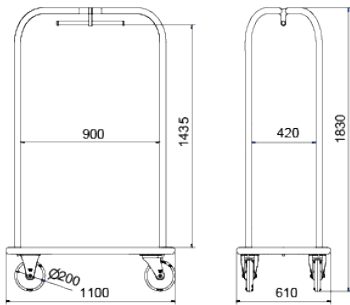

Front of House / Luggage trolleys

Etna

Standard equipment

- Useful width 900mm
- Integrated clothes hanger
- Aluminium base with woven vinyl
- Non-marking wrap-around flexible bumper
- 2 fixed and 2 swivelling wheels Ø 200mm with non-marking rubber layer

Technical info

- Net weight: xx kg
- Load capacity: 250 kg

Options

- Centralised brake
- Swivelling wheels with brake
- Pneumatic wheels Ø 230mm
- Motorisation

ETNA

Finishes

Anodisation finishes

Silver anodisation

Anodised aluminium look titan

Dimensions

ETNA

Overall dimensions

Width	Depth	Height	Wheels Ø
1100 mm	610 mm	1830 mm	200 mm

Inside dimensions

Width	Depth	Height
900 mm	420 mm	1435 mm

Reference

124x0145